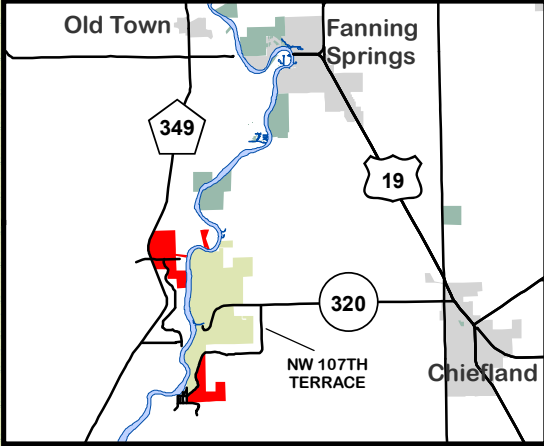

Old Town

Fanning Springs

349

19

320

NW 107TH
TERRACE

Chiefland

Manatee
Springs

**MANATEE SPRINGS
STATE PARK**

SE 455TH AVENUE

Access

NW 132ND PLACE

**MANATEE SPRINGS
SOUTH**

Access

Access

YELLOW JACKET
LANDING ROAD

NW 130TH
AVE

NW 127TH
COURT

BOAT RAMP RD