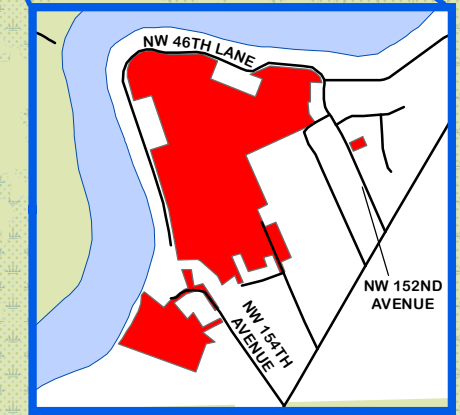

LOWER SUWANNEE NATIONAL WILDLIFE REFUGE

SUWANNEE RIVER

TURKEY ISLAND

CEDAR BRANCH

LOWER SUWANNEE NATIONAL WILDLIFE REFUGE

APPROXIMATE DISTANCE